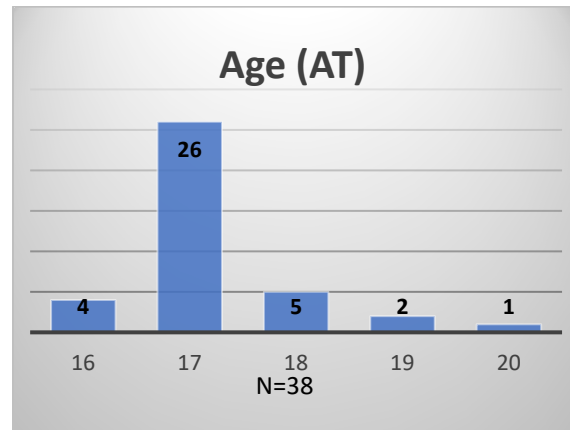

Daily Data Dashboard – December 29, 2022
Demographics for JTDC Population
Thursday Morning Midnight Count

Total # of probation Involved youth¹: 1,040

¹ Probation Active: Any youth who is pending sentencing with an active social history, has been formally placed on probation or supervision with Cook County Juvenile Probation on the date of the report.

*Age, Gender and Race for Criminal Court population (N=1) is not represented in this report.

Data sources: cFive Supervisor – Probation Population and RMIS – JTDC Population

Daily Data Dashboard – December 29, 2022
Demographics for JTDC Population
Thursday Morning Midnight Count