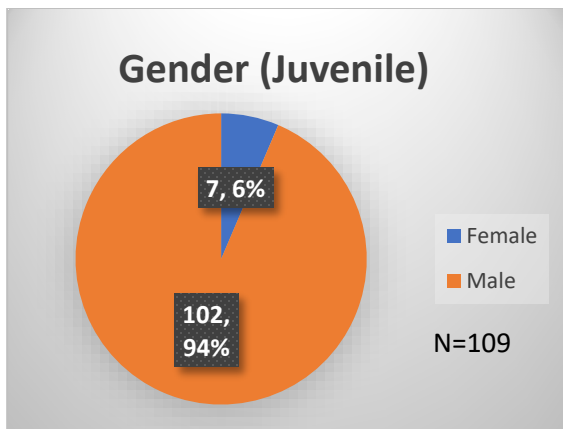

Daily Data Dashboard – December 29, 2022
Demographics for JTDC Population
Thursday Morning Midnight Count

Total # of probation Involved youth¹: 1,040

¹ Probation Active: Any youth who is pending sentencing with an active social history, has been formally placed on probation or supervision with Cook County Juvenile Probation on the date of the report.

*Age, Gender and Race for Criminal Court population (N=1) is not represented in this report.

Data sources: cFive Supervisor – Probation Population and RMIS – JTDC Population

Daily Data Dashboard – December 29, 2022
Demographics for JTDC Population
Thursday Morning Midnight Count