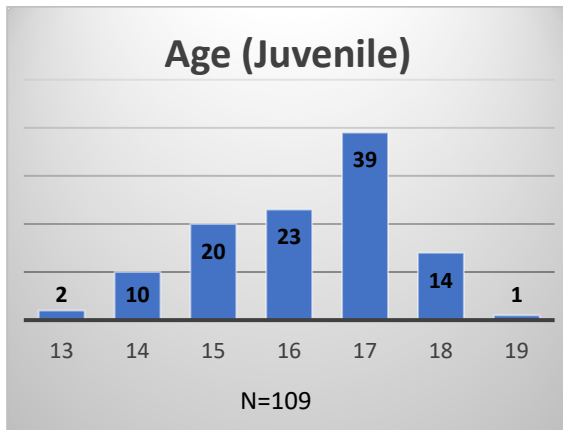

Daily Data Dashboard – December 29, 2022
Demographics for JTDC Population
Thursday Morning Midnight Count

Total # of probation Involved youth¹: 1,040

¹ Probation Active: Any youth who is pending sentencing with an active social history, has been formally placed on probation or supervision with Cook County Juvenile Probation on the date of the report.

*Age, Gender and Race for Criminal Court population (N=1) is not represented in this report.

Data sources: cFive Supervisor – Probation Population and RMIS – JTDC Population

Daily Data Dashboard – December 29, 2022
Demographics for JTDC Population
Thursday Morning Midnight Count