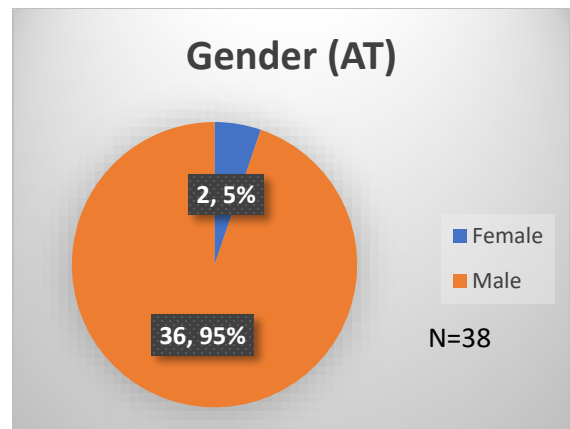

Daily Data Dashboard – December 29, 2022
Demographics for JTDC Population
Thursday Morning Midnight Count

Total # of probation Involved youth¹: 1,040

¹ Probation Active: Any youth who is pending sentencing with an active social history, has been formally placed on probation or supervision with Cook County Juvenile Probation on the date of the report.