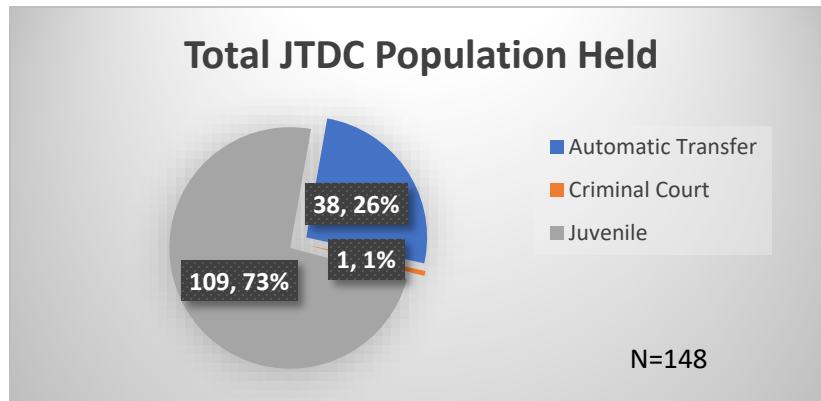

Daily Data Dashboard – December 29, 2022
Demographics for JTDC Population
Thursday Morning Midnight Count

Total # of probation Involved youth¹: 1,040

¹ Probation Active: Any youth who is pending sentencing with an active social history, has been formally placed on probation or supervision with Cook County Juvenile Probation on the date of the report.

*Age, Gender and Race for Criminal Court population (N=1) is not represented in this report.

Data sources: cFive Supervisor – Probation Population and RMIS – JTDC Population

Daily Data Dashboard – December 29, 2022
Demographics for JTDC Population
Thursday Morning Midnight Count